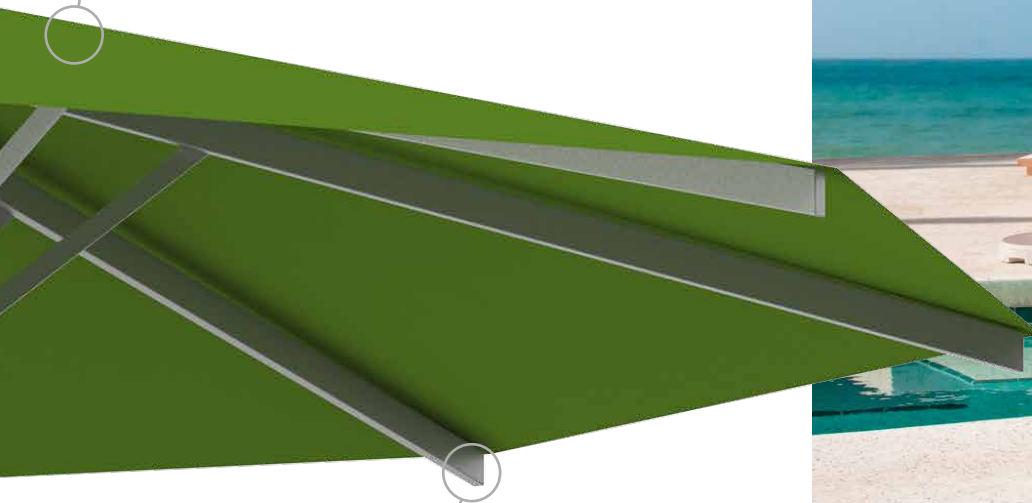

Fabric

Premium parasol fabric in more than 120 colours. 100% acrylic fabric, light-fast and weather-resistant

Struts

Struts made of aluminium or wood

Your benefits

- Light and mobile
- Easy-to-use pulley technology
- Choice between aluminium or wooden frame and pole