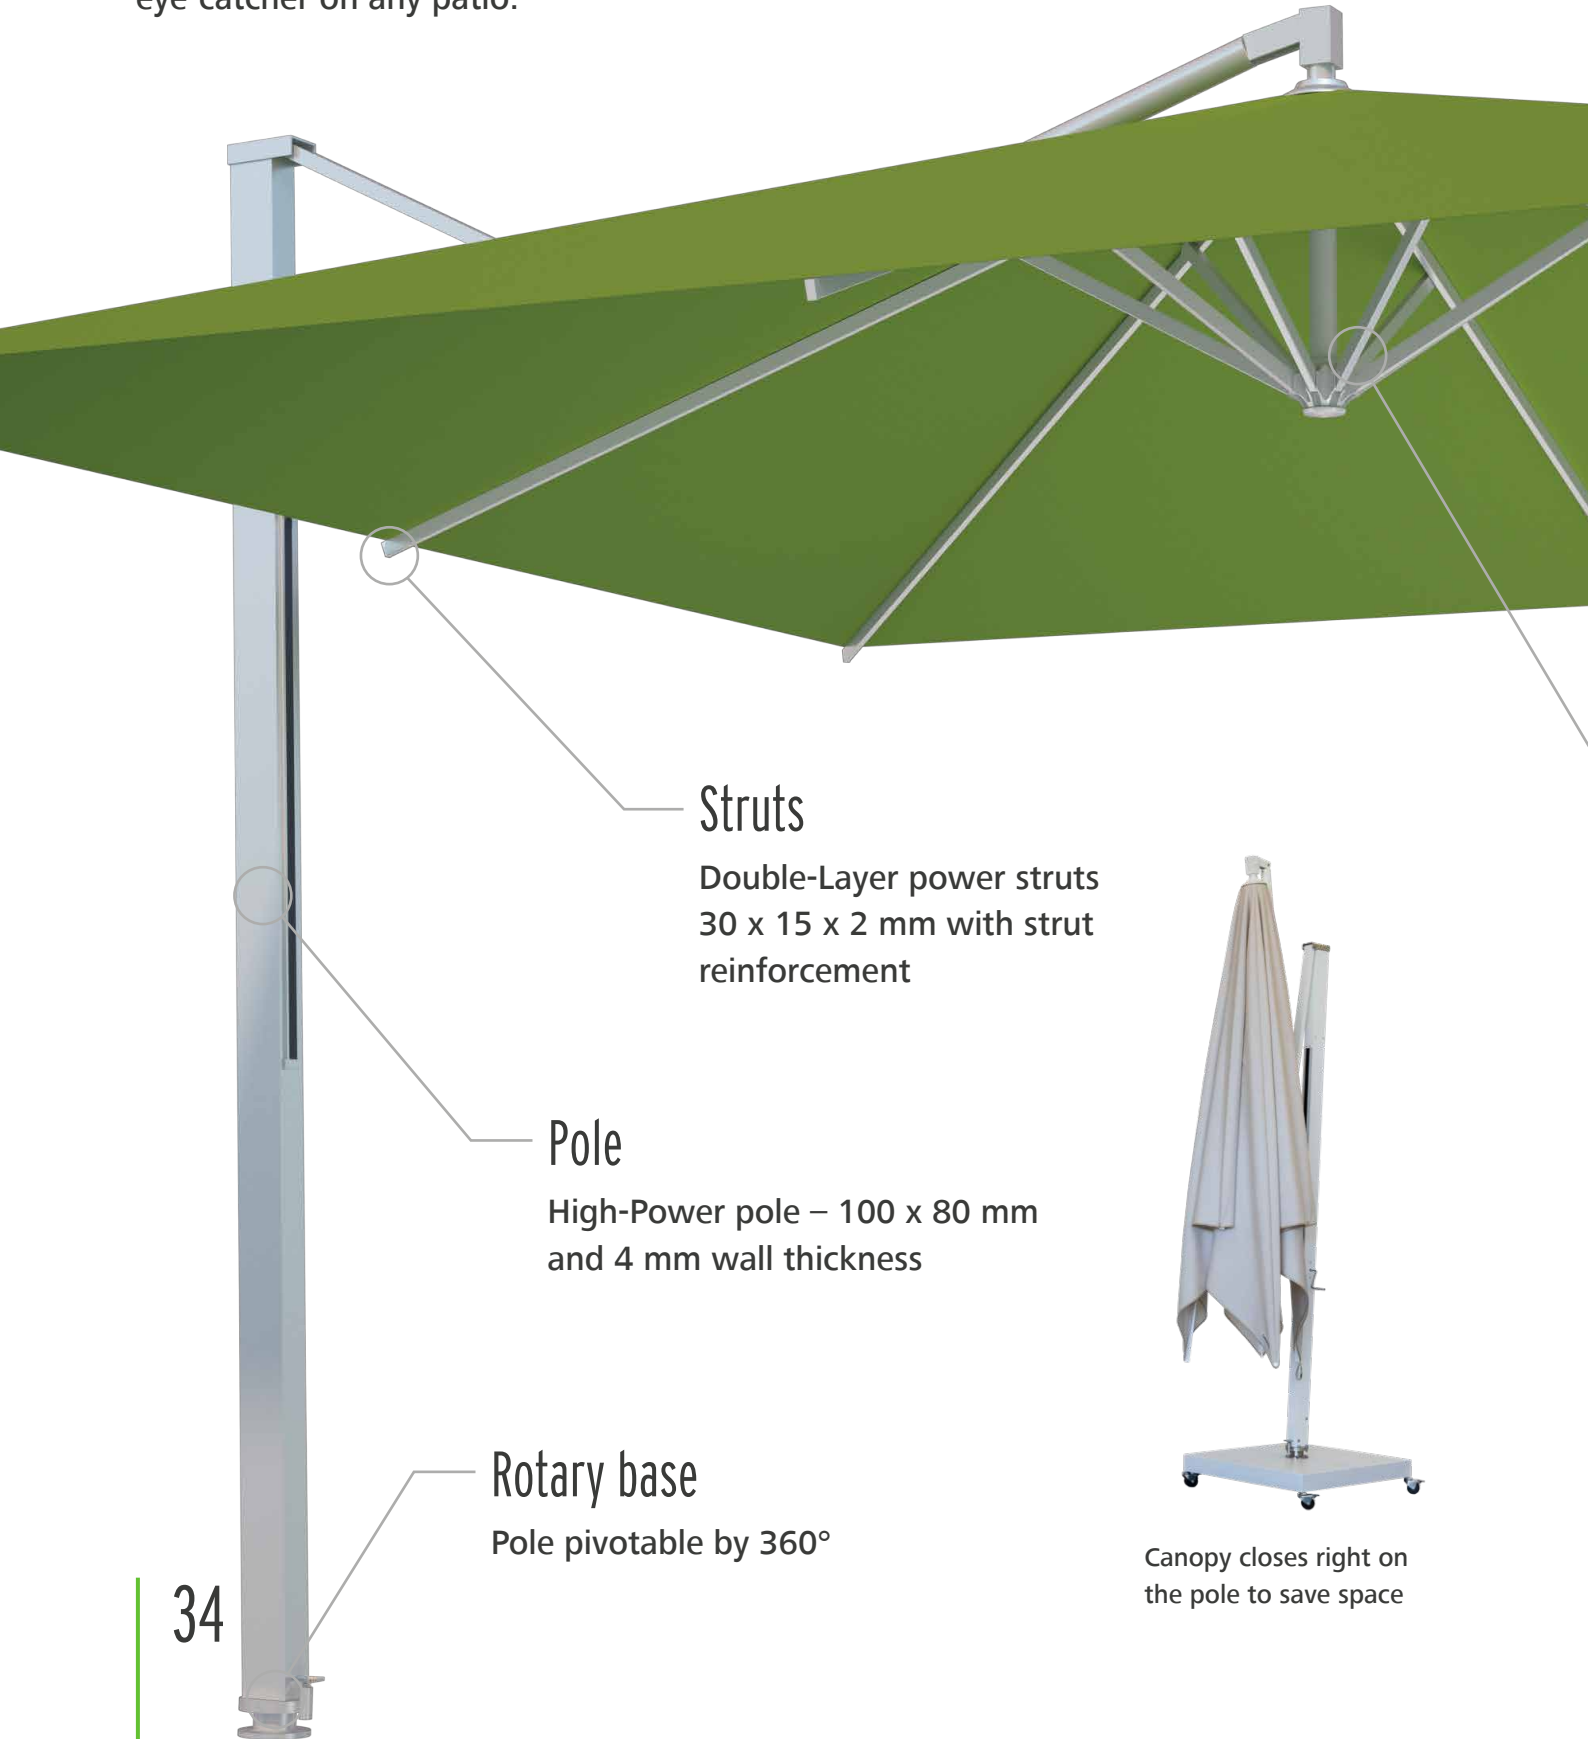

# AMALFI

Elegant cantilever parasol

The Amalfi canopy sways freely, seemingly weightless. The pole of the parasol stands laterally, thus creating plenty of space for tables and chairs. While the sun may wander during the day, the shade remains exactly where it is needed. With the optional stainless steel rotary base, the Amalfi can be rotated 360° without having to move the base.

## Your benefits

- Flexibility thanks to the pole being pivotable by 360° (optional)
- Optionally available with two or four canopies
- Suitable for wall installation

# SCALA

Function meets design

**5 YEARS**  
WARRANTY\*

Min. size  
**3.5 x 3.5 m**

Max. size  
**4 x 4 m**

Max. shading  
**16 m<sup>2</sup>**

\*5-year manufacturer warranty in accordance with [www.caravita.eu/warranty](http://www.caravita.eu/warranty)

# SCALA

Function meets design

The elegant Scala cantilever parasol allows for extra flexibility and convenience, thanks to its integrated rotary base and the optional WMS radio motor. With a span of 4 m and its modern design, the Scala is a real eye-catcher on any patio.