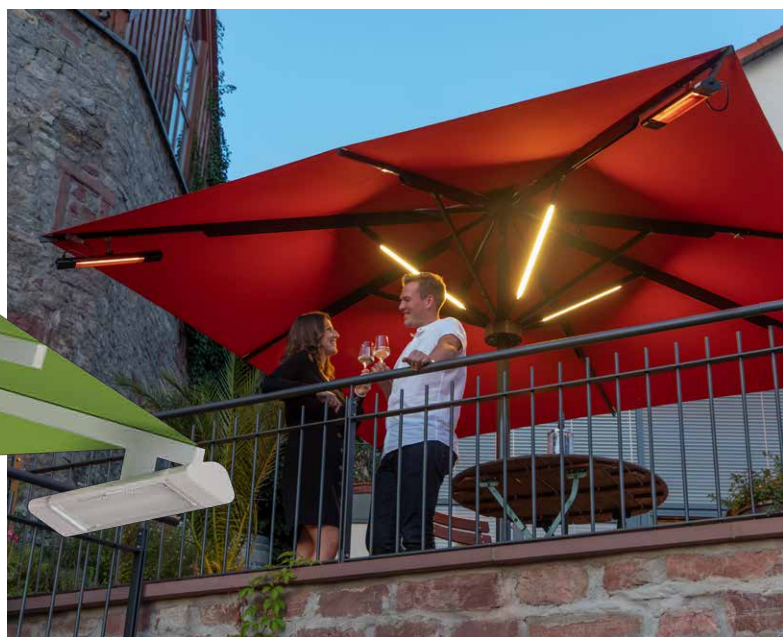

Fabric

Premium parasol fabric in more than 120 colours. 100% acrylic fabric, light-fast and weather-resistant

LED lighting

Dimmable light bars in warm white, cold white or RGB colours

Pole

Aluminium pole with 84 mm diameter and 5 mm wall thickness

Your benefits

- Closes over tables and patio furniture thanks to sophisticated telescopic system
- Extreme wind stability thanks to the pole and frame made of solid high-grade aluminium
- Optional extras: radio motor, radiant heater, LED lighting and more
- Also available as Freestyle product option with an offset pole and flexible canopy shape