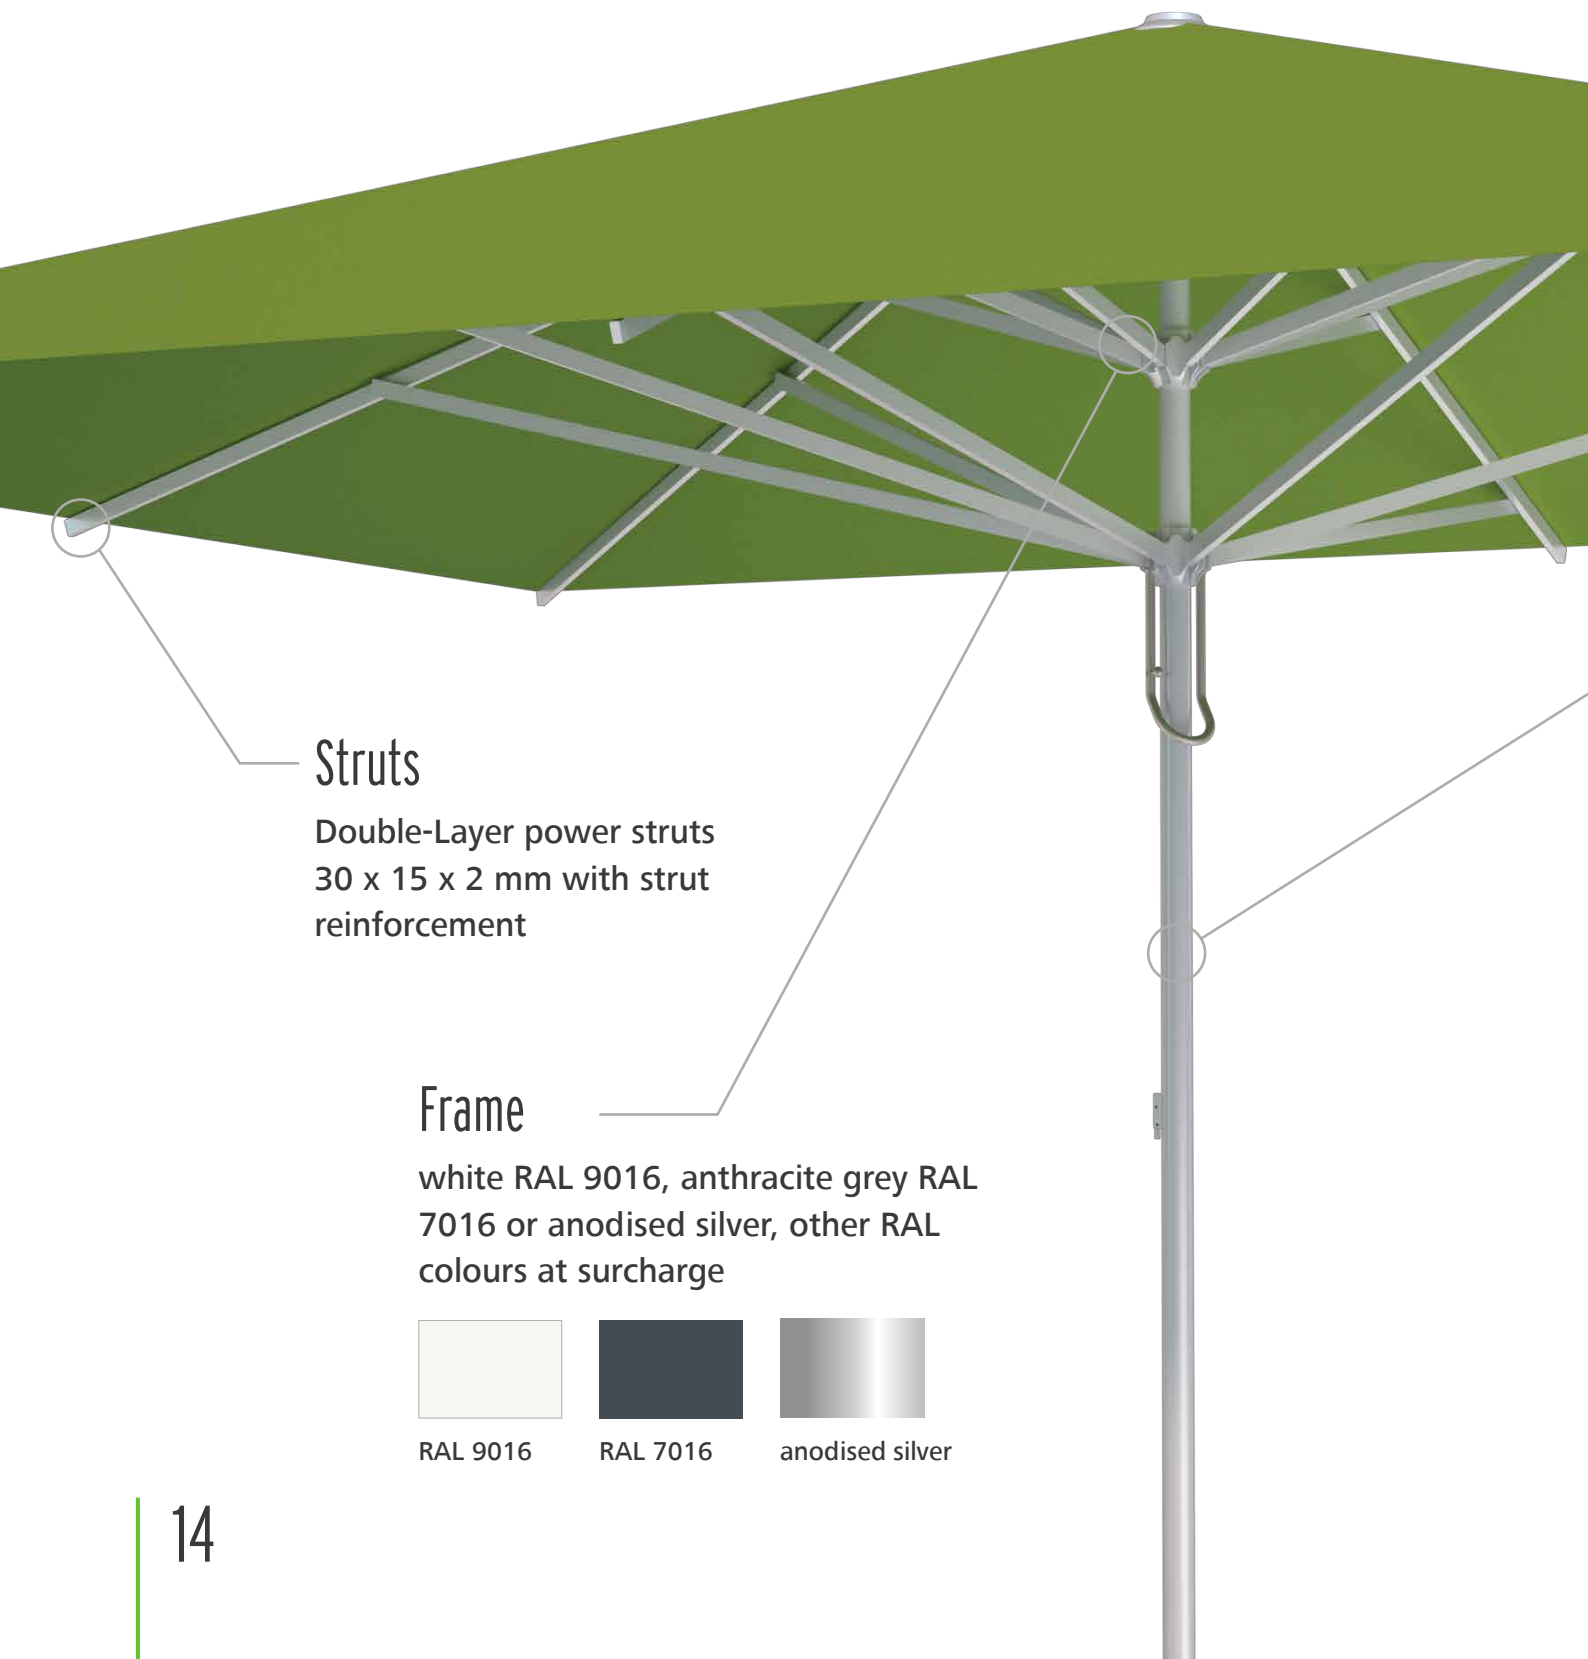

Max. shading  
**20 m<sup>2</sup>**

Min. size  
**Ø 3.5 m**

Max. size  
**Ø 5 m**

Max. shading  
**20 m<sup>2</sup>**

\*5-year manufacturer warranty in accordance with [www.caravita.eu/warranty](http://www.caravita.eu/warranty)

# SUPREMO

Parasol with Easy-Lift sliding mechanism

It's so easy – with its sophisticated sliding mechanism, the central pole parasol Supremo opens and closes much more easily and quickly than other parasols, even for large spans. This makes Supremo a welcome addition not only to private gardens and restaurants, but also suitable for nursery schools and public institutions.