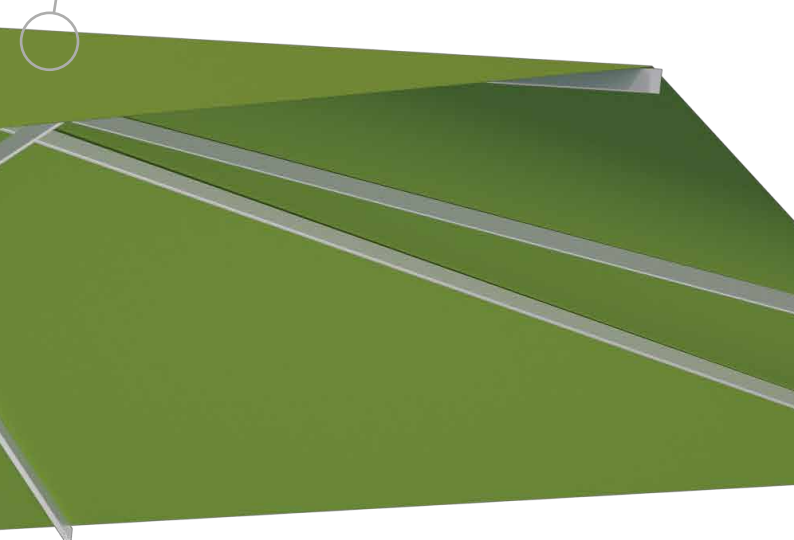

Fabric

Premium parasol fabric in more than 120 colours. 100% acrylic fabric, light-fast and weather-resistant