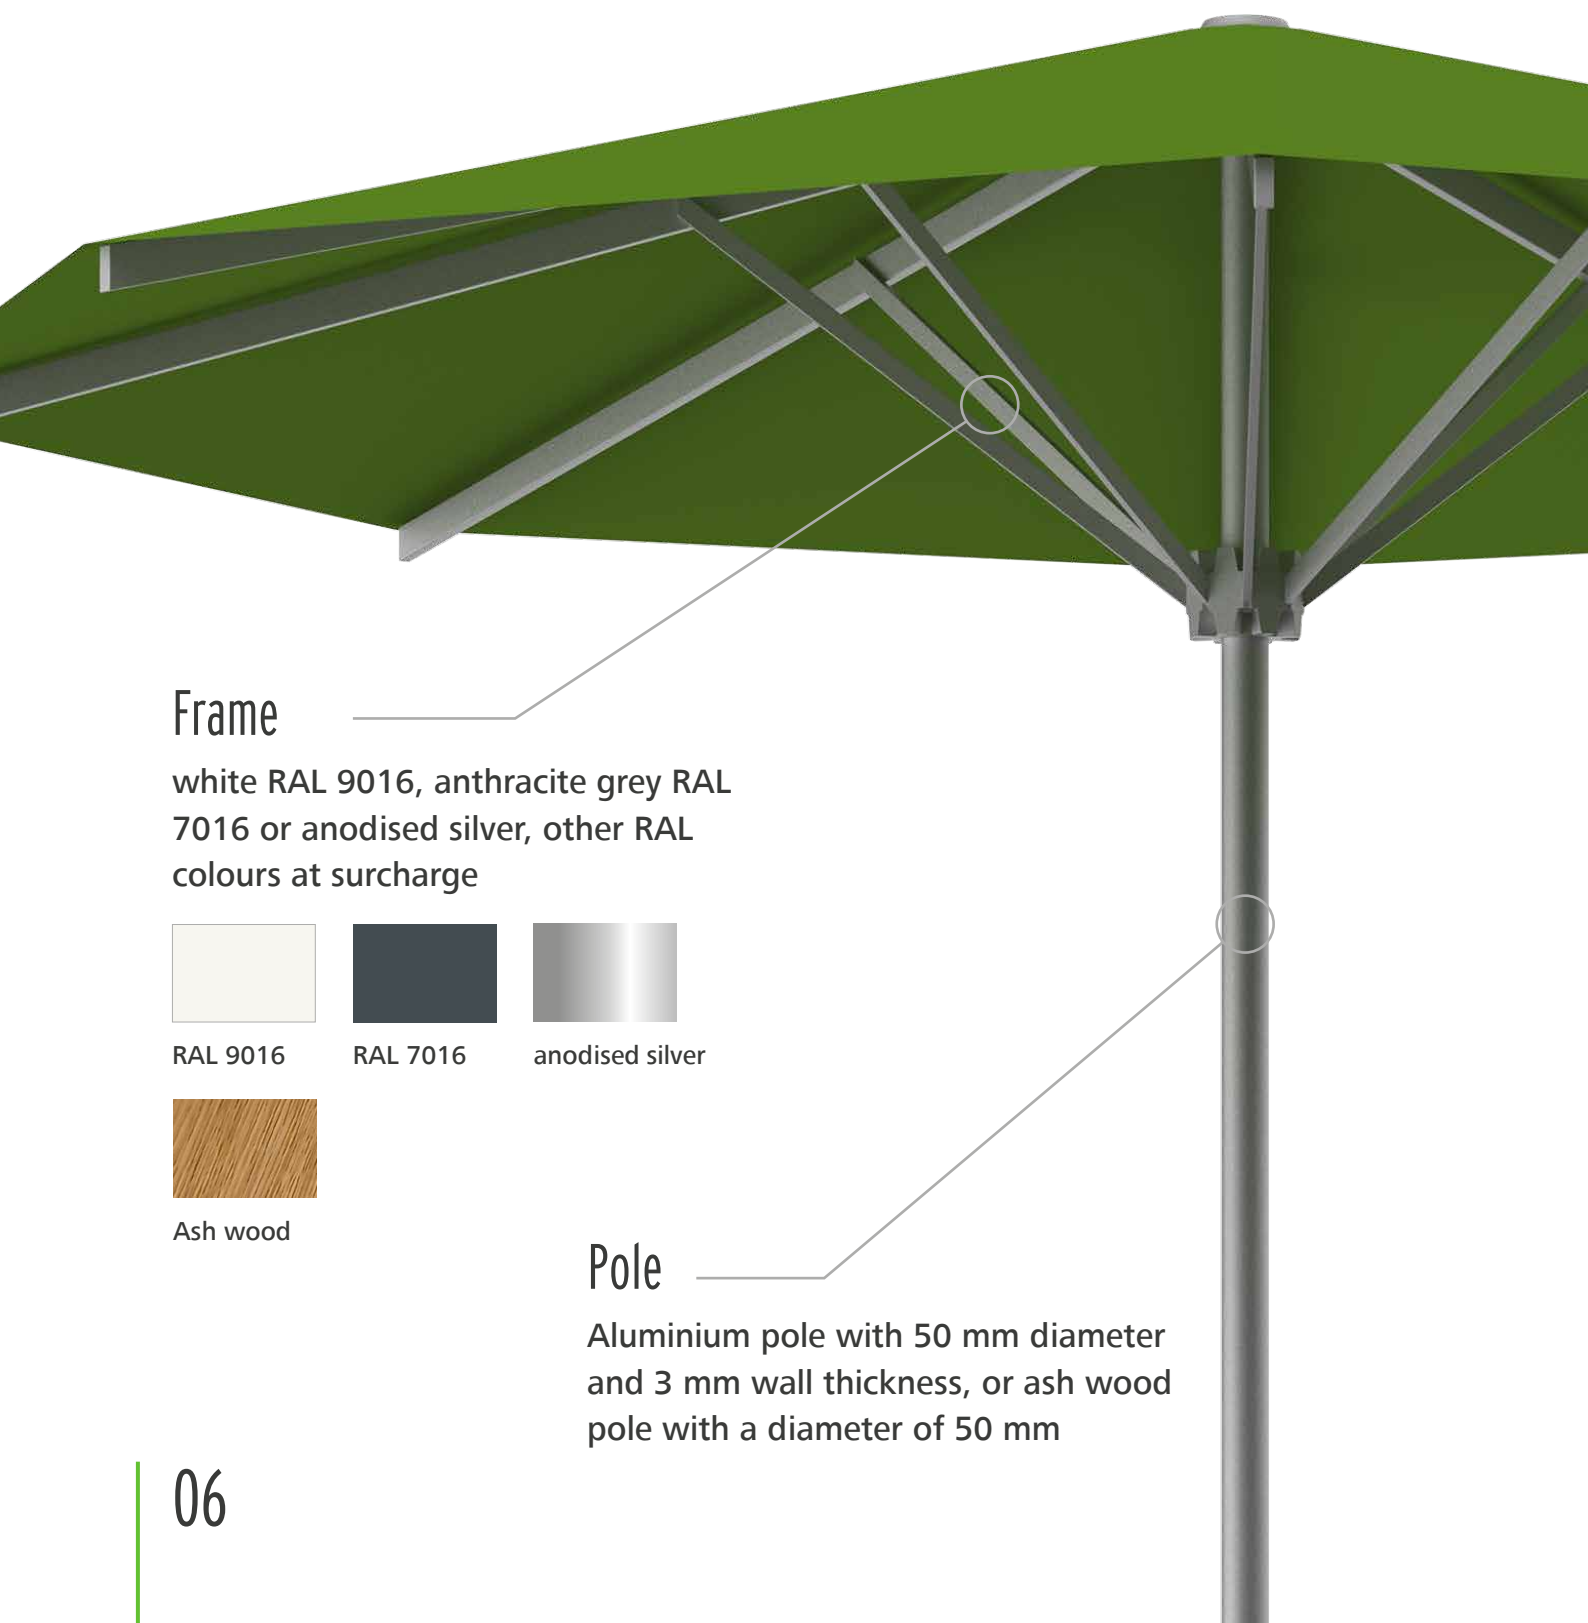

PRIMUS

Functional parasol with pulley

Very nimble - Primus impresses with its fast handling and easy-to-use pulley mechanism. This makes the parasol light and mobile. Mobility like this is a must for market stalls and information events, and it is a convenient feature at home on the patio. Primus is available with an aluminium frame, while the Primus Wood variant features a solid ash wood frame.

Frame

white RAL 9016, anthracite grey RAL 7016 or anodised silver, other RAL colours at surcharge

RAL 9016

RAL 7016

anodised silver

Ash wood

Pole

Aluminium pole with 50 mm diameter and 3 mm wall thickness, or ash wood pole with a diameter of 50 mm