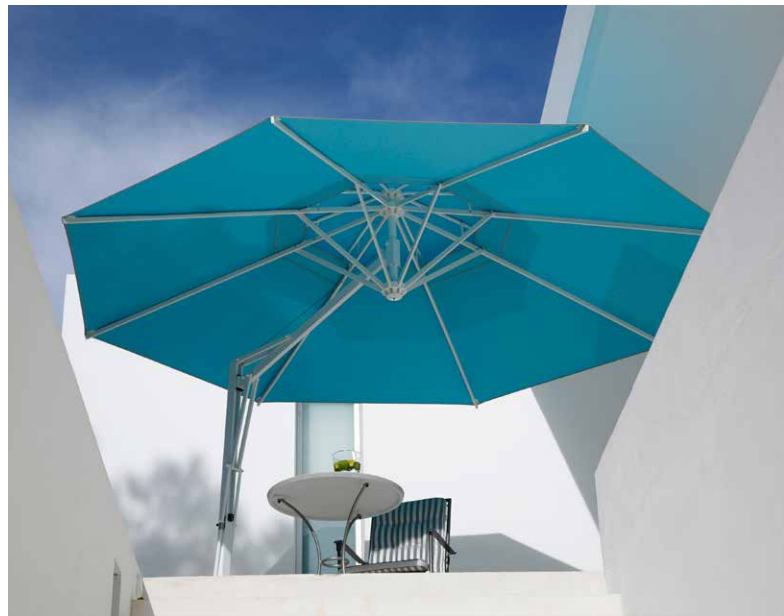

Your benefits

- Easy-Flap system for opening in just a few seconds
- Greater convenience with stainless steel rotary base rotatable by 360° (optional)
- Unique look and high-grade components