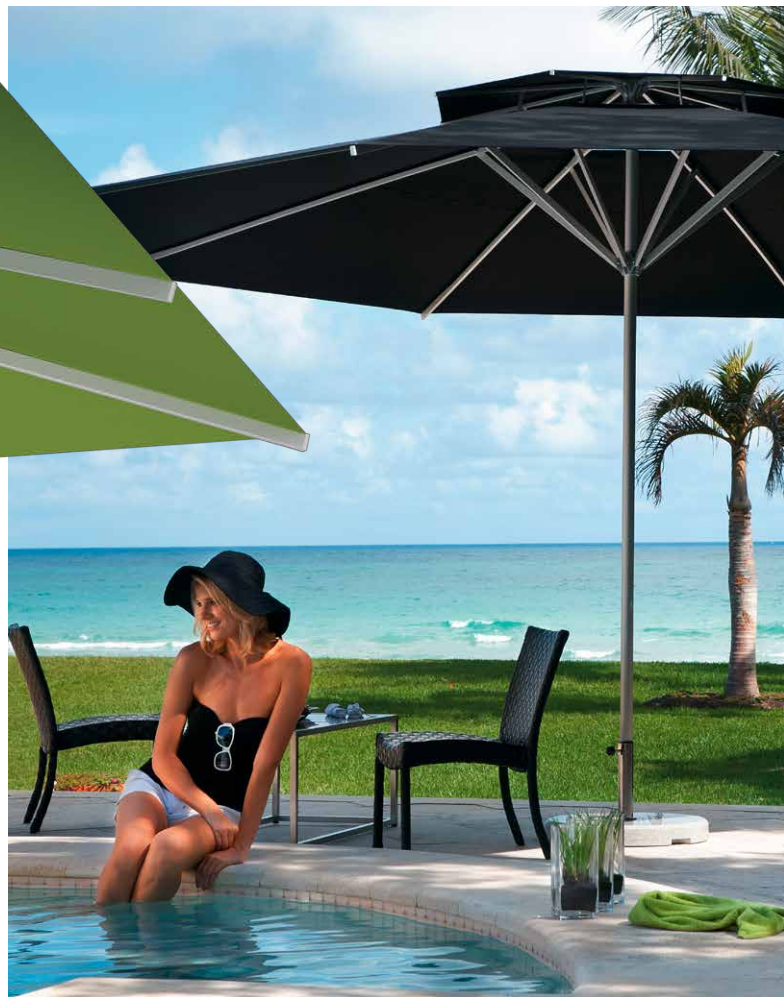

Fabric

Premium parasol fabric in more than 120 colours. 100% acrylic fabric, light-fast and weather-resistant