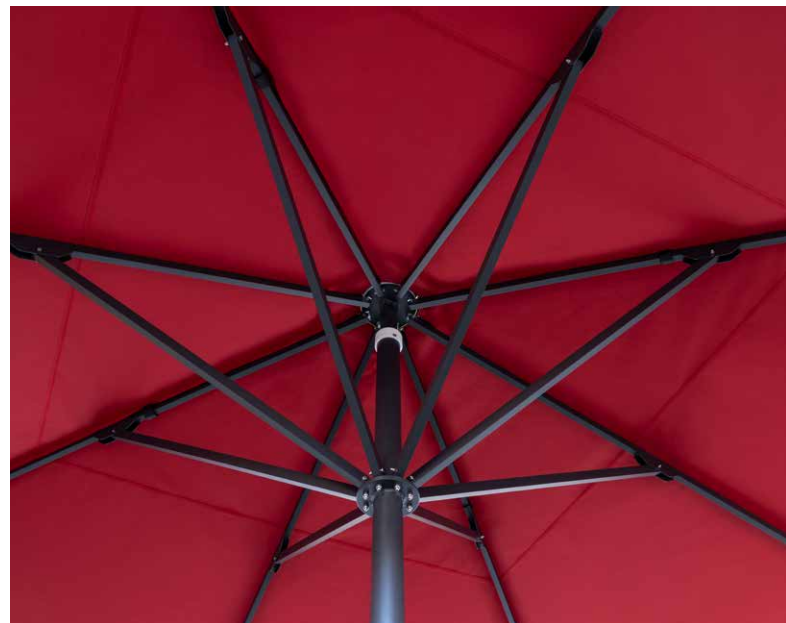

Fabric

Premium parasol fabric in more than 120 colours. 100% acrylic fabric, light-fast and weather-resistant

Pole

Aluminium pole with 70 mm diameter and 4 mm wall thickness

Your benefits

- Closes over tables and patio furniture thanks to sophisticated telescopic system
- Struts made of high-grade aluminium provide wind stability
- Parasol with quick sliding mechanism
- Optionally available with mobile LED lighting (incl. powerbank)