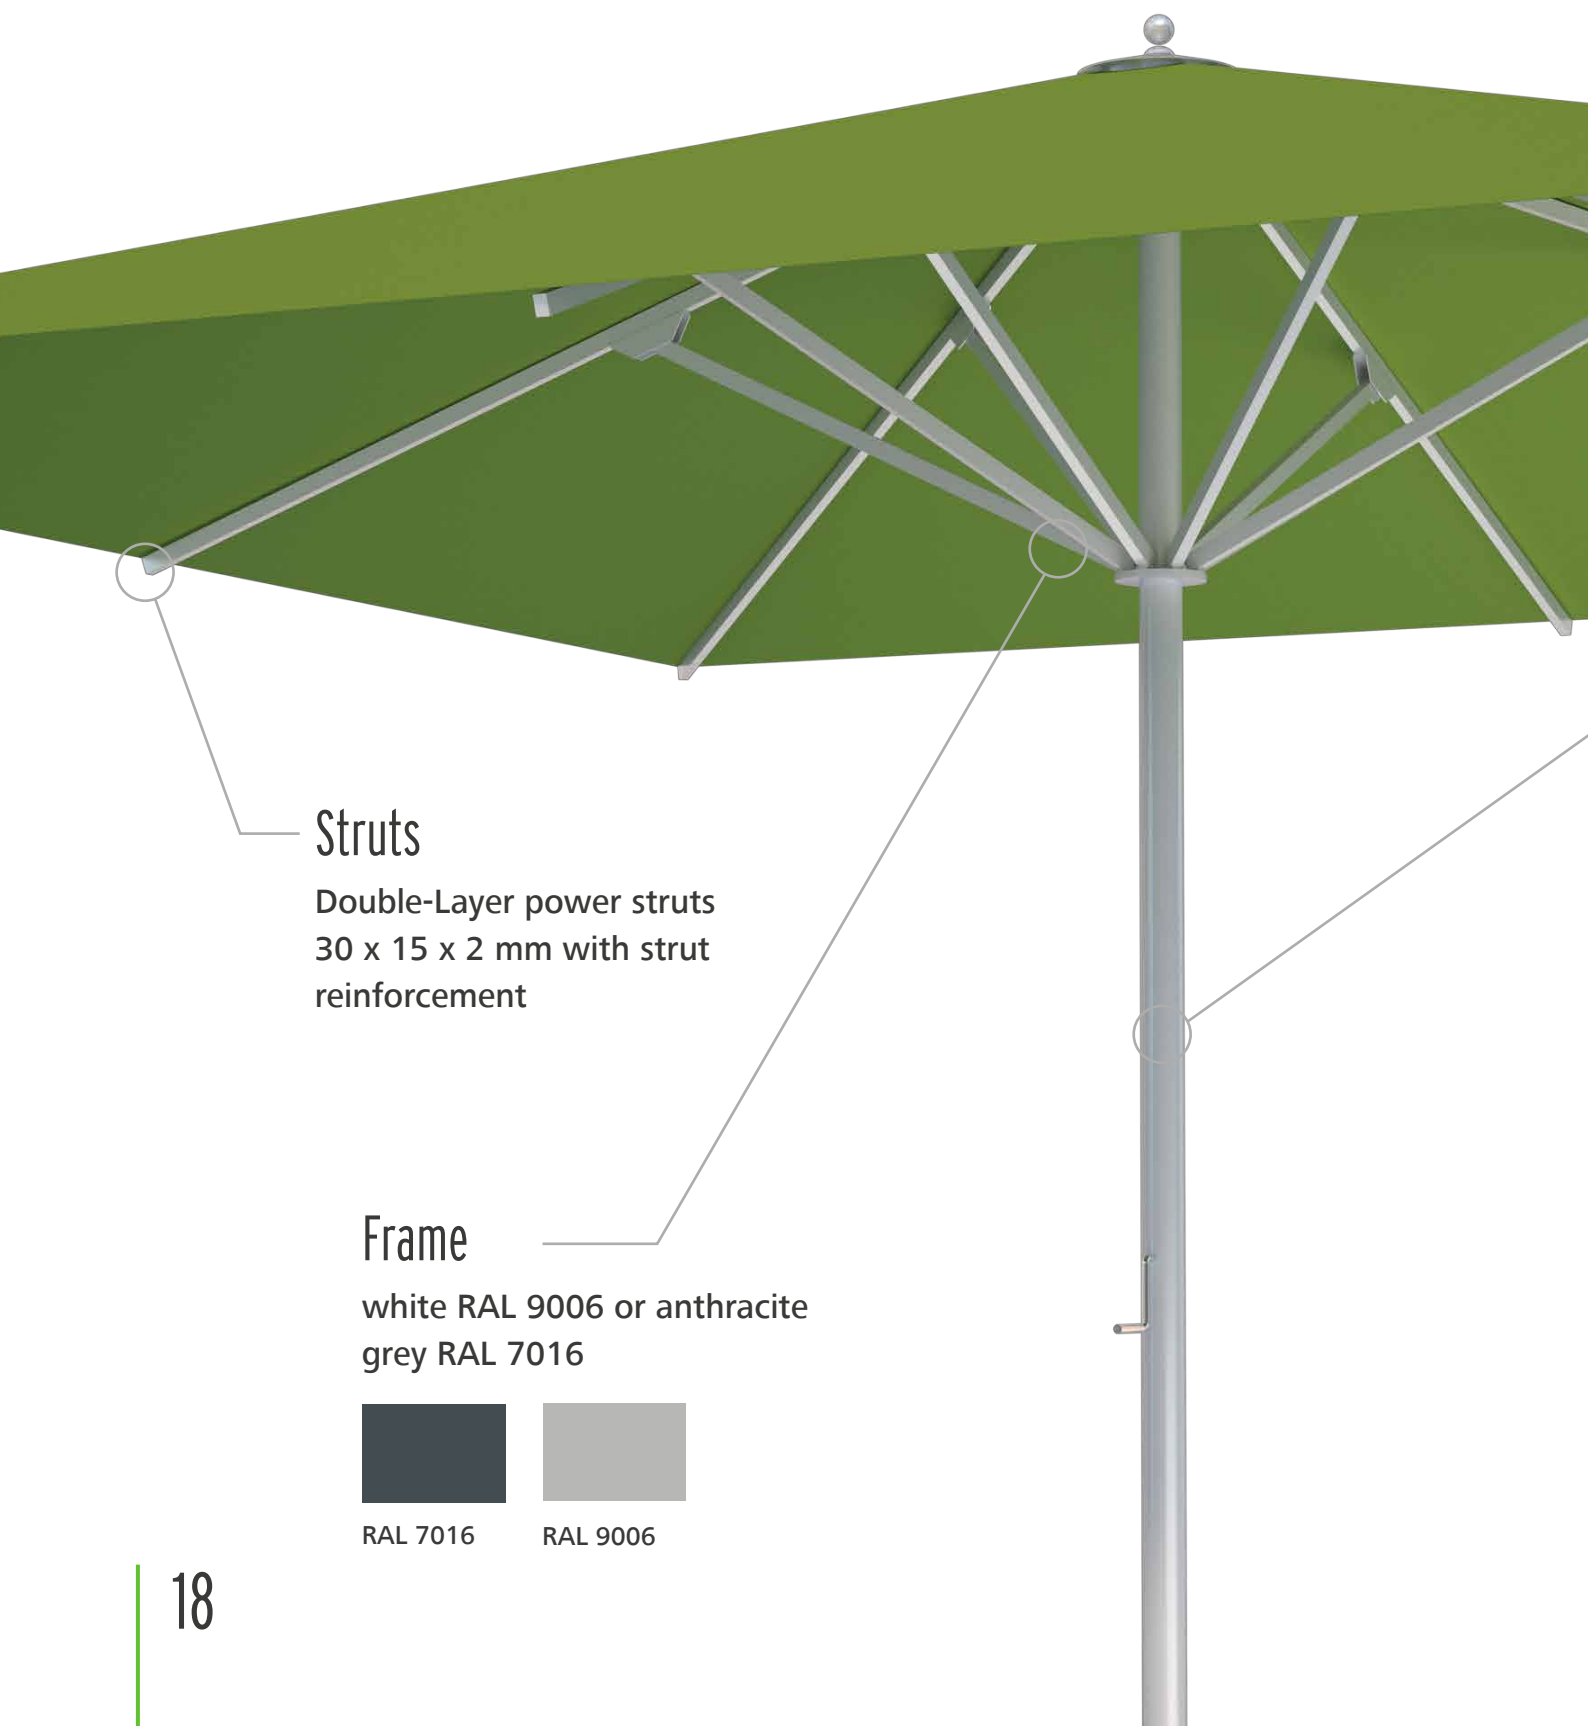

## The right sun shading product for every challenge

---

**04** Primus  
Central pole parasol crank operation Ø up to 3 m

---

**08** Samara  
Central pole parasol pulley system Ø up to 4 m

---

**12** Supremo  
Central pole parasol sliding mechanism Ø up to 5 m

# CENTRO

Durable restaurant parasol

**5 YEARS**  
WARRANTY\*

Min. size  
**4 x 4 m**

Max. size  
**5 x 5 m**

Max. shading  
**25 m<sup>2</sup>**

\*5-year manufacturer warranty in accordance with [www.caravita.eu/warranty](http://www.caravita.eu/warranty)

# CENTRO

Robust restaurant parasol

The Centro central pole parasol is a solid sun shading product for parasol sizes up to 5 m span. Ideally suited to beer gardens and patios in the food service industry.