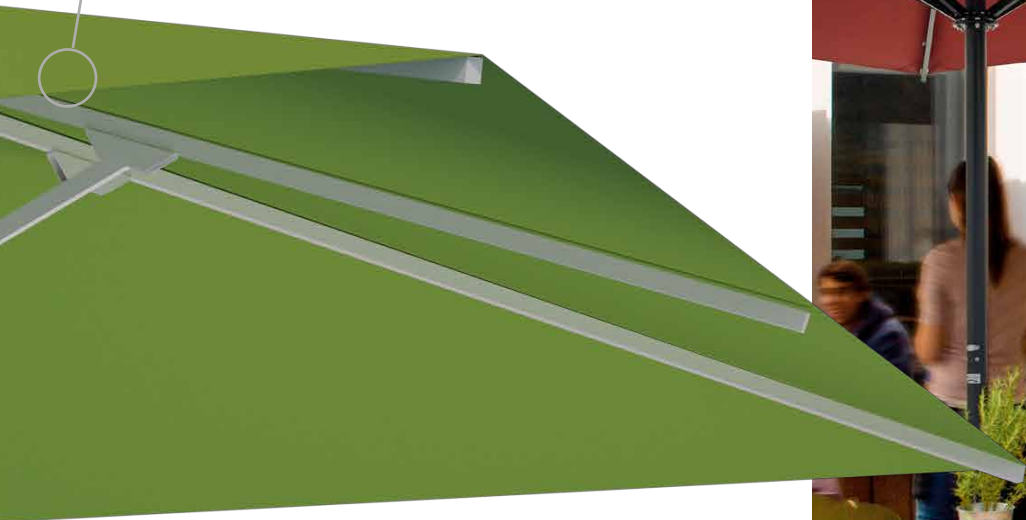

Fabric

Premium parasol fabric in more than 120 colours. 100% acrylic fabric, light-fast and weather-resistant

Pole

Aluminium pole with 70 mm diameter and 4 mm wall thickness

Your benefits

- Closes over tables and patio furniture thanks to sophisticated telescopic system
- Struts made of high-grade aluminium provide wind stability
- Parasol with quick sliding mechanism
- Optionally available with mobile LED lighting (incl. powerbank)