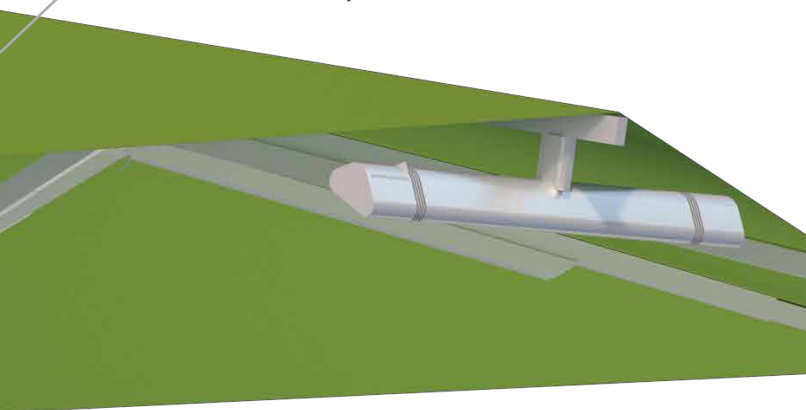

Fabric

Premium parasol fabric in more than 120 colours. 100% acrylic fabric, light-fast and weather-resistant

LED lighting

Dimmable light bars in warm white, cold white or RGB colours

Pole

Aluminium pole with 84 mm diameter and 5 mm wall thickness

Your benefits

- Closes over tables and patio furniture thanks to sophisticated telescopic system
- Extreme wind stability thanks to the pole and frame made of solid high-grade aluminium
- Optional extras: radio motor, radiant heater, LED lighting and more
- Also available as Freestyle product option with an offset pole and flexible canopy shape