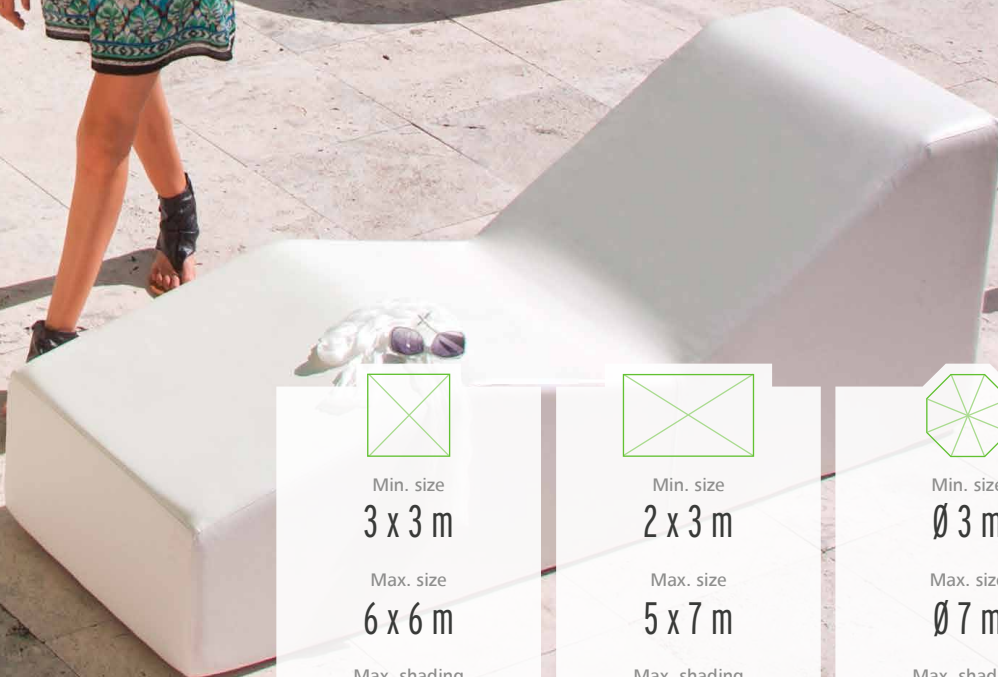

5 YEARS
WARRANTY*

Min. size
3 x 3 m

Max. size
6 x 6 m

Max. shading
36 m²

Min. size
2 x 3 m

Max. size
5 x 7 m

Max. shading
35 m²

Min. size
Ø 3 m

Max. size
Ø 7 m

Max. shading
38 m²

Individual design

Max. size
6 x 6 m

Max. shading
36 m²

*5-year manufacturer warranty in accordance with www.caravita.eu/warranty