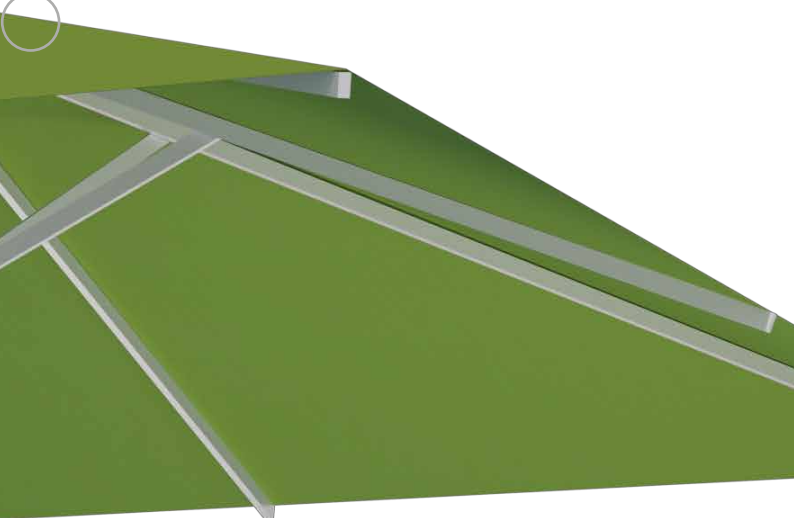

Fabric

Premium parasol fabric in more than 120 colours. 100% acrylic fabric, light-fast and weather-resistant

Frame

Choose from more than 200 RAL colours